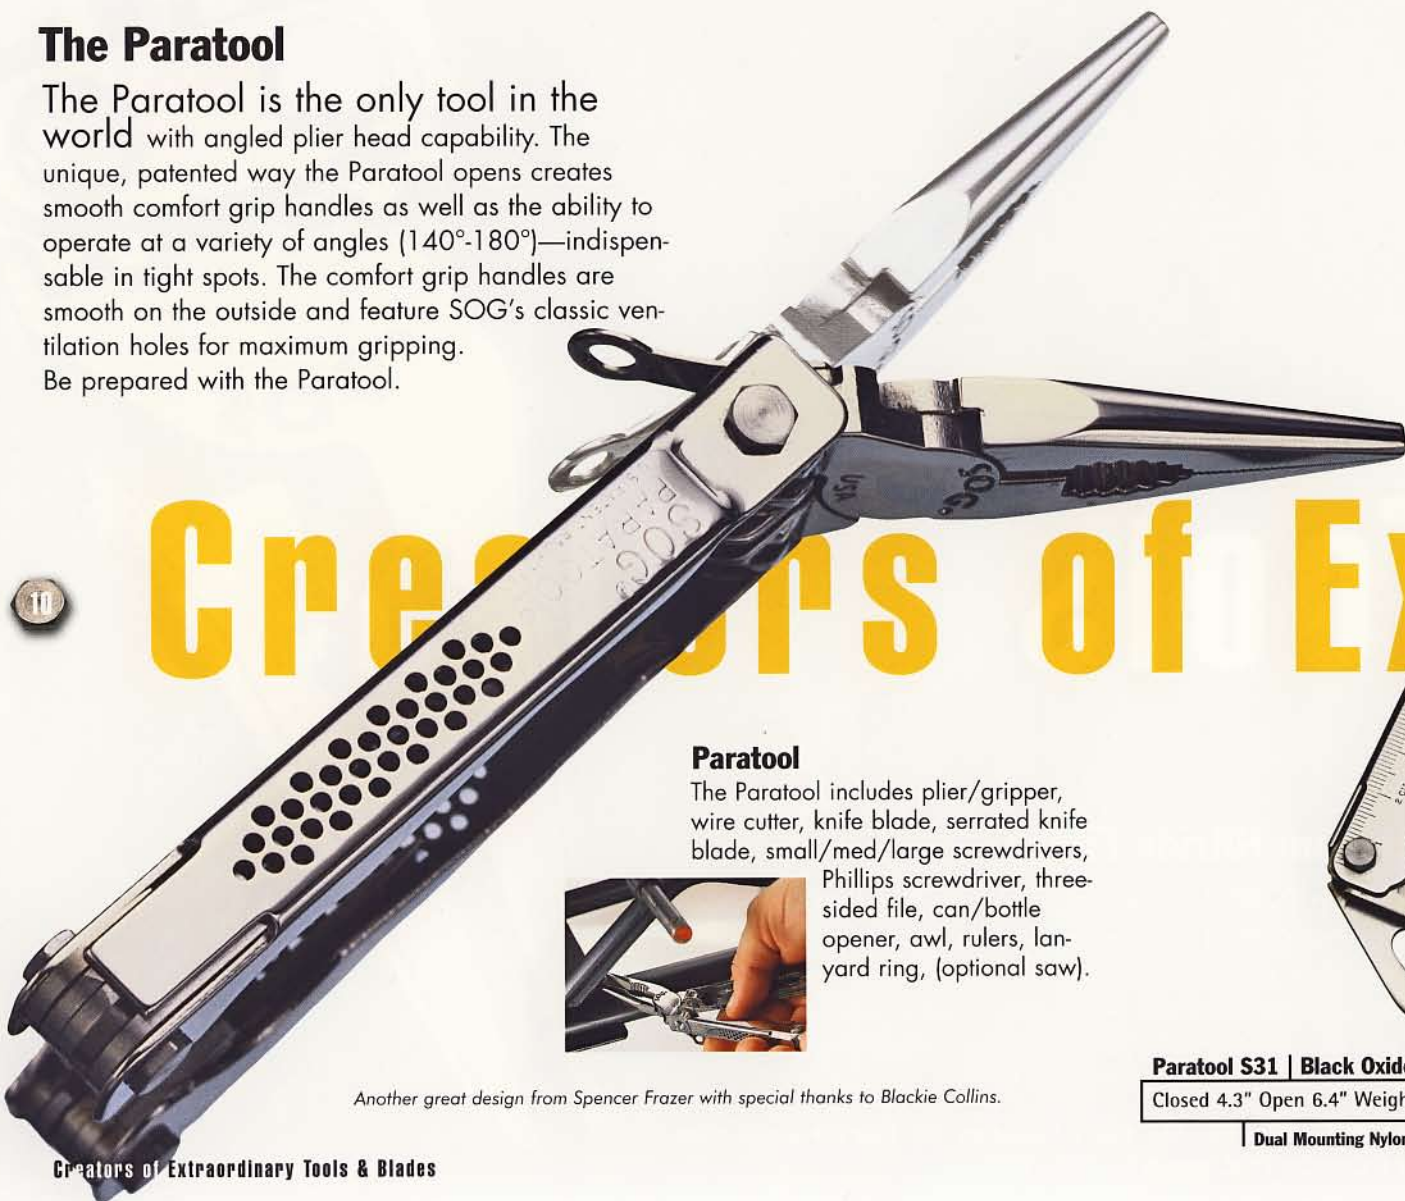

Gold Ti Pocket PowerPlier T44, Gold Ti PowerPlier T65, Gold Ti PowerLock T60
Gold Ti CrossCut T50G, Gold Ti CrossGrip T55G

Creators of Extraordinary Tools & Blades

The Paratool

The Paratool is the only tool in the world with angled plier head capability. The unique, patented way the Paratool opens creates smooth comfort grip handles as well as the ability to operate at a variety of angles (140°-180°)—indispensable in tight spots. The comfort grip handles are smooth on the outside and feature SOG's classic ventilation holes for maximum gripping. Be prepared with the Paratool.