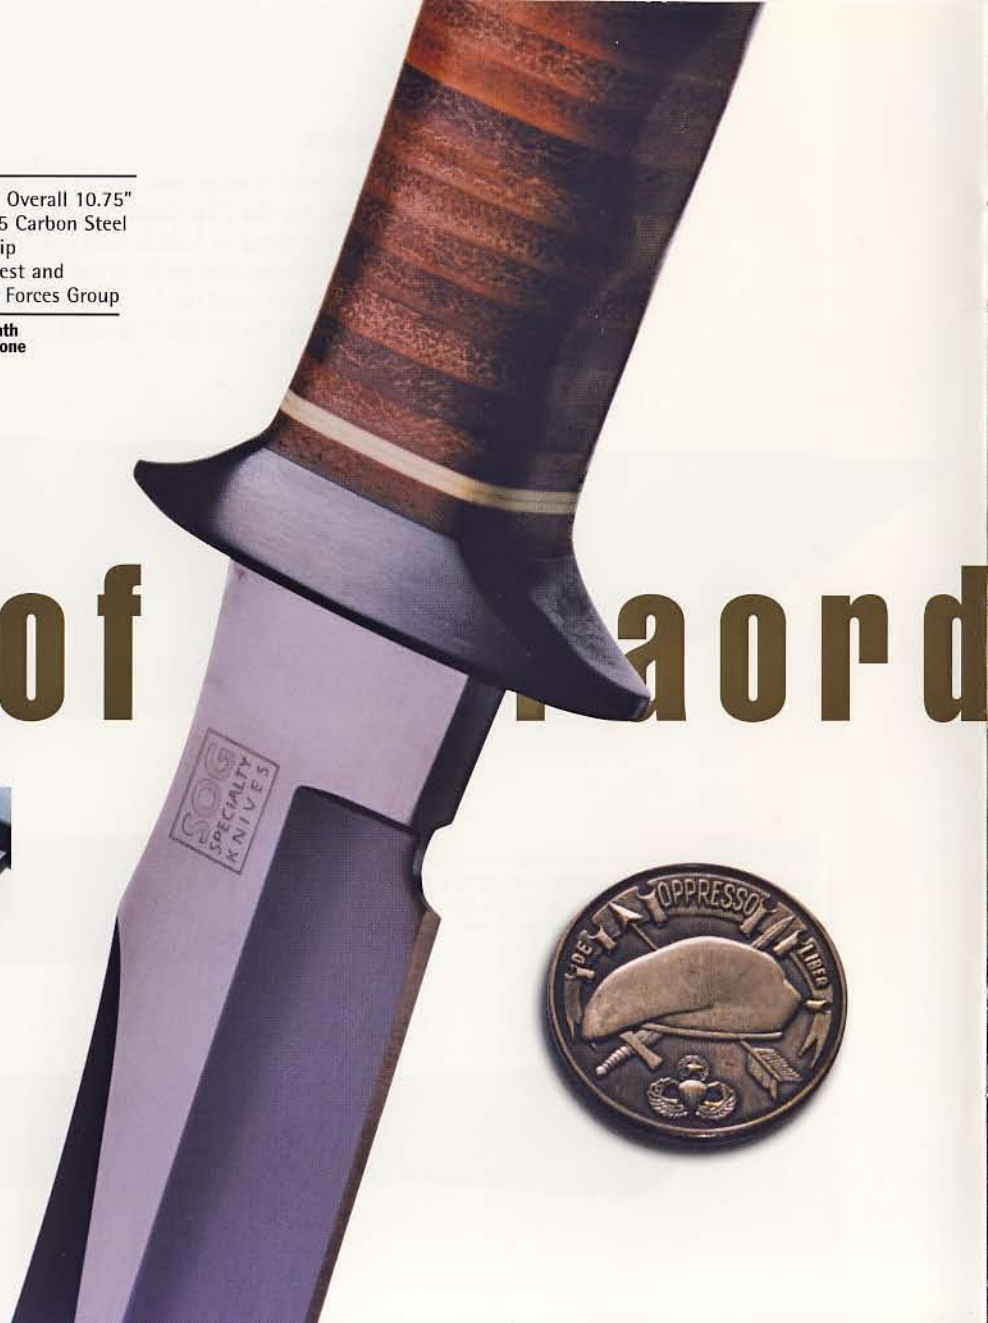

Bowie Series

Our original flagship is a replica of the original Studies and Observation Group knife secretly developed and used in the Vietnam War by the 5th Special Forces and other elite soldiers. These individuals were specialists in reconnaissance, infiltration, and behind lines operations. The SOG Bowie has become a classic that is unparalleled in authenticity and quality. The extremely thick blade, deep hollow grinds, and precision detailing such as the aircraft spinner nut and faceted tip are unmistakable signatures.

SOG Bowie S1 |

Blade 6.25" x .280" Overall 10.75"
Weight 12.2 oz. Sk-5 Carbon Steel
Rc 57-58 Faceted Tip
Engraved with SF Crest and
Vietnam 5th Special Forces Group

Black Leather Sheath
with Sharpening Stone

Creators of **Maord**

24