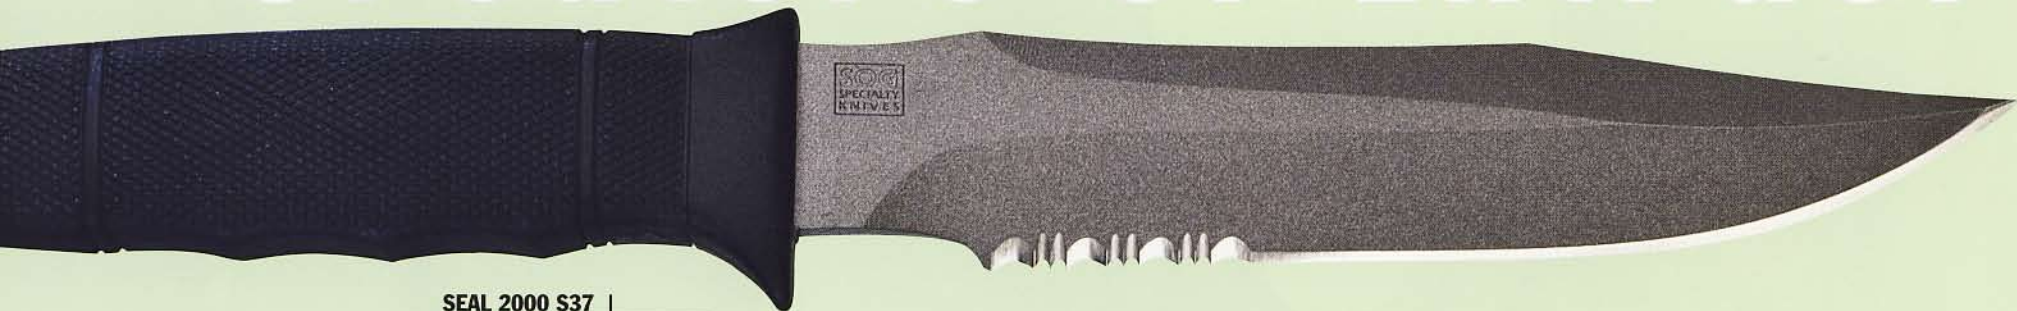

SEAL 2000 S37

Blade 7" x .250"
Stainless 440A Powder Coated
Rc. 56-58 Weight 12.8 oz.
Zytel Glass Reinforced Handle

Kydex Sheath

Seal Knife Evaluation

The SEAL knife evaluation program included: tip breaking stress, blade breaking limit, sharpness, edge retention, handle twist off force, two week salt water immersion tests, gasoline and acetylene torch resistance, chopping, hammering, prying, penetration tests, cutting six different types of rope and line, low noise and reflectivity evaluation, plus an intense hands-on competition in the field.