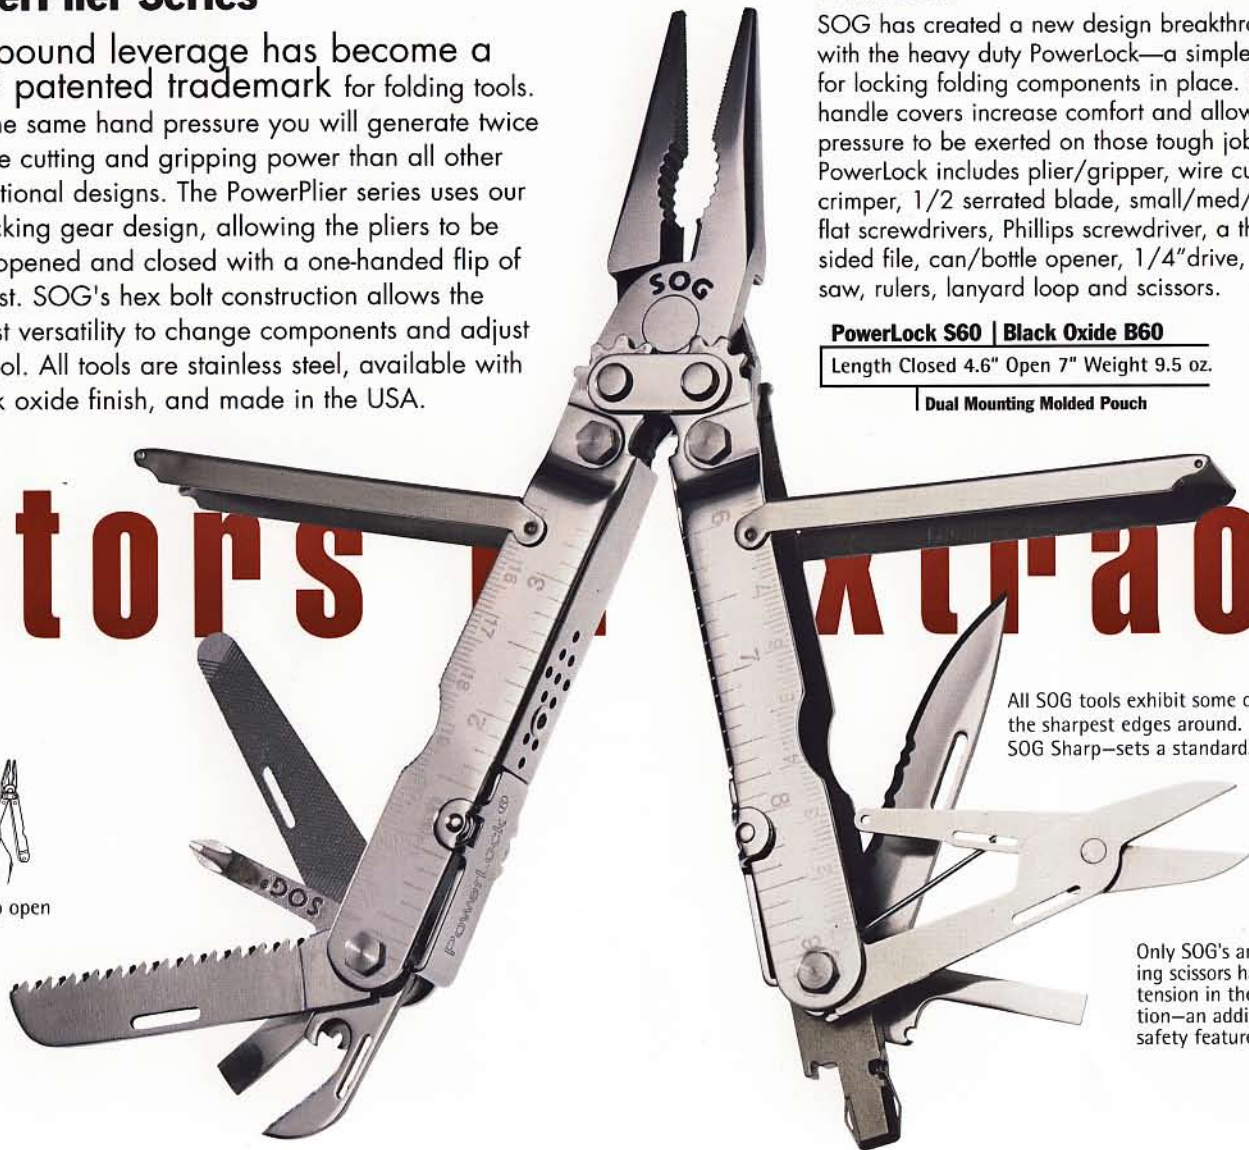

-John Snively British Columbia

PowerLock

PowerPlier Series

Compound leverage has become a SOG patented trademark for folding tools. With the same hand pressure you will generate twice the wire cutting and gripping power than all other conventional designs. The PowerPlier series uses our interlocking gear design, allowing the pliers to be easily opened and closed with a one-handed flip of the wrist. SOG's hex bolt construction allows the greatest versatility to change components and adjust your tool. All tools are stainless steel, available with a black oxide finish, and made in the USA.

PowerPlier

Pocket PowerPlier

One-handed flip open

PowerLock

SOG has created a new design breakthrough with the heavy duty PowerLock—a simple system for locking folding components in place. Pivoting handle covers increase comfort and allow more pressure to be exerted on those tough jobs. The PowerLock includes plier/gripper, wire cutter, crimper, 1/2 serrated blade, small/med/large flat screwdrivers, Phillips screwdriver, a three-sided file, can/bottle opener, 1/4" drive, wood saw, rulers, lanyard loop and scissors.