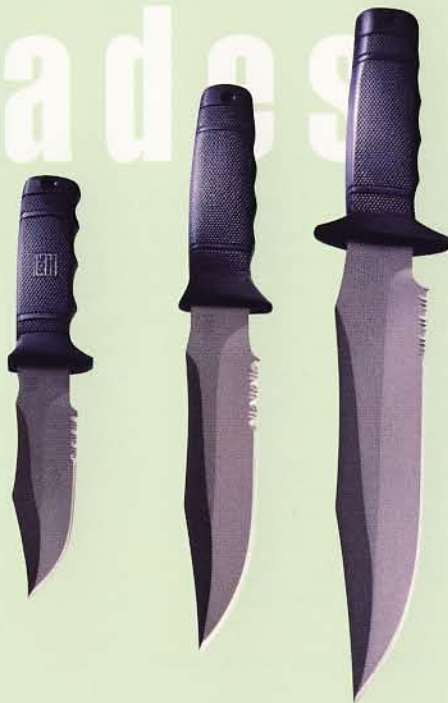

Tigershark

Our largest fixed blade now features a two inch serration.

Tigershark S5

Blade 9" x .250" Stainless 440A Powder Coated Rc. 56-58
Weight 17.3 oz. Kraton Handle

Nylon Sheath

in a...s & Blades

SOG Kydex sheaths are designed to be tough in all types of weather and environments. Able to be mounted upside down, sideways on a belt, or strapped to an ankle, these futuristic scabbards use a friction fit as well as a back-up nylon strap for knife retention.

Now available for the civilian market in several sizes, you can be assured that the SEALs have done their homework, so you don't have to!