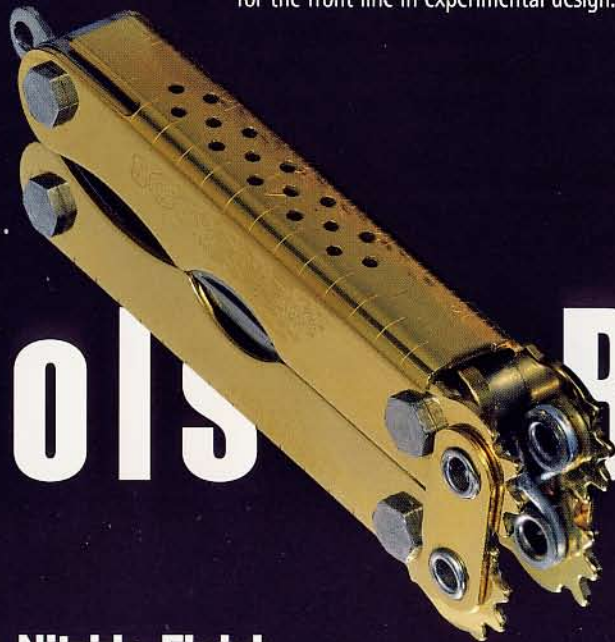

inary Tools Bl

Titanium Nitride Finish

Titanium Nitride coatings exhibit extreme Rc90 hardness, are exceptionally tough, scratch and peel resistant, and help corrosion resistance. Heavy wear surfaces like the pliers and wire cutters achieve superior life and performance with SOG TiNi Hardcased™ coatings. They also make a statement of style.

Gold Ti Pocket PowerPlier T44, Gold Ti PowerPlier T65, Gold Ti PowerLock T60
Gold Ti CrossCut T50G, Gold Ti CrossGrip T55G

Creators of Extraordinary Tools & Blades