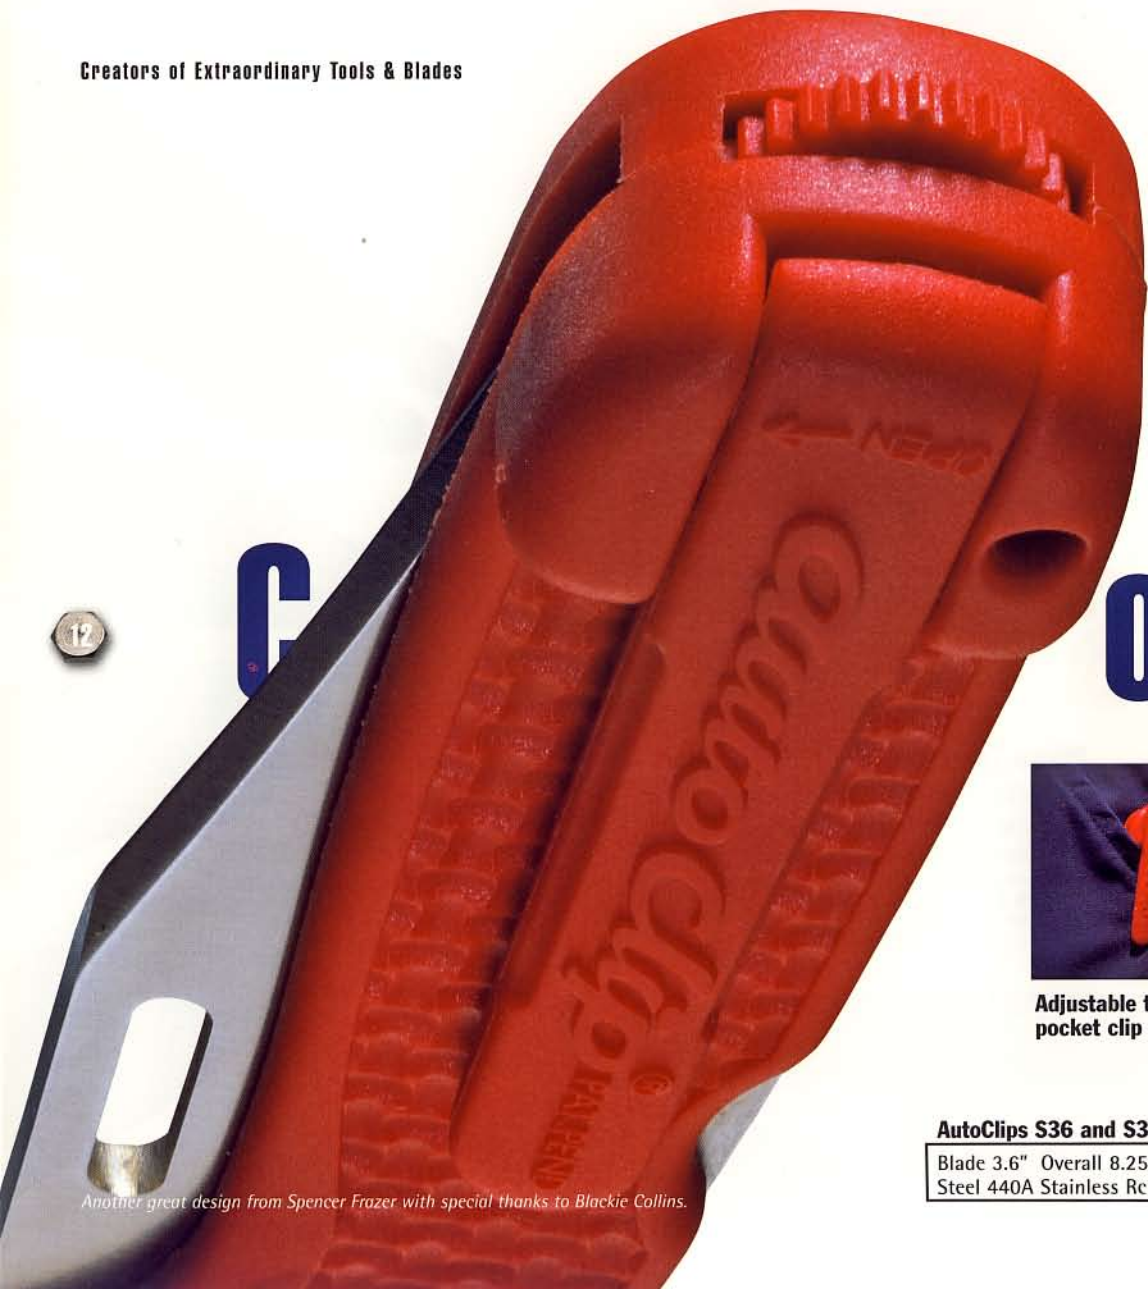

Optional Pouch Available

Featuring a proprietary angled edge for enhanced performance, this is one of the sharpest wire cutters you will ever use.

Micro Toolclip S28

Micro Toolclip includes plier/gripper, wire cutter, spearpoint blade, serrated blade, medium screwdriver, and pry bar.

Length 3.75" Weight 3 oz. Glass Reinforced Zytel Handle

Optional Pouch Available

Creators of Extraordinary Tools & Blades

AutoClip Series

The lightweight AutoClip series features the only knives in the world with adjustable tension pocket clips. This patented device is easily operated with a quick turn thumb wheel, allowing you to adjust your AutoClip to a thick belt, thin pocket, or to be virtually locked on for extended carry. AutoClip also contains a thumb slot for easy, one-handed opening. Lightweight Zytel handles feature a cleverly woven texture for a secure, no-slip grip.