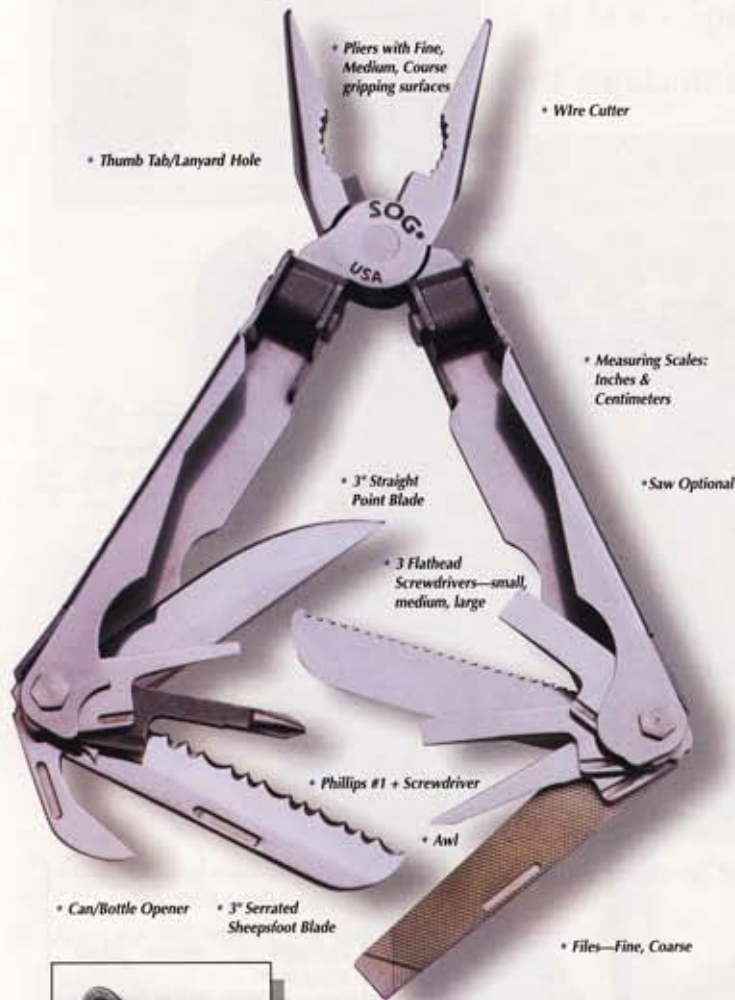

The Power Plier contains 12 individual tool blades in the handles...the most ever provided including the first 1/2 serrated drop point blade, 3 flat screwdrivers, Phillips screwdriver, #2 square drive, double tooth saw, 3-file types, can/bottle opener, small blade, awl, and chisel, as well as pliers, grippers, wirecutters, and inches/centimeter rulers.

The Power Plier can be tension adjusted and dismantled for cleaning or changing of the tool components. Use our wrench kit to make it more convenient!

USA Made.

The Rolls Royce of Pocket Tools.

PARATOOL

To Be Prepared