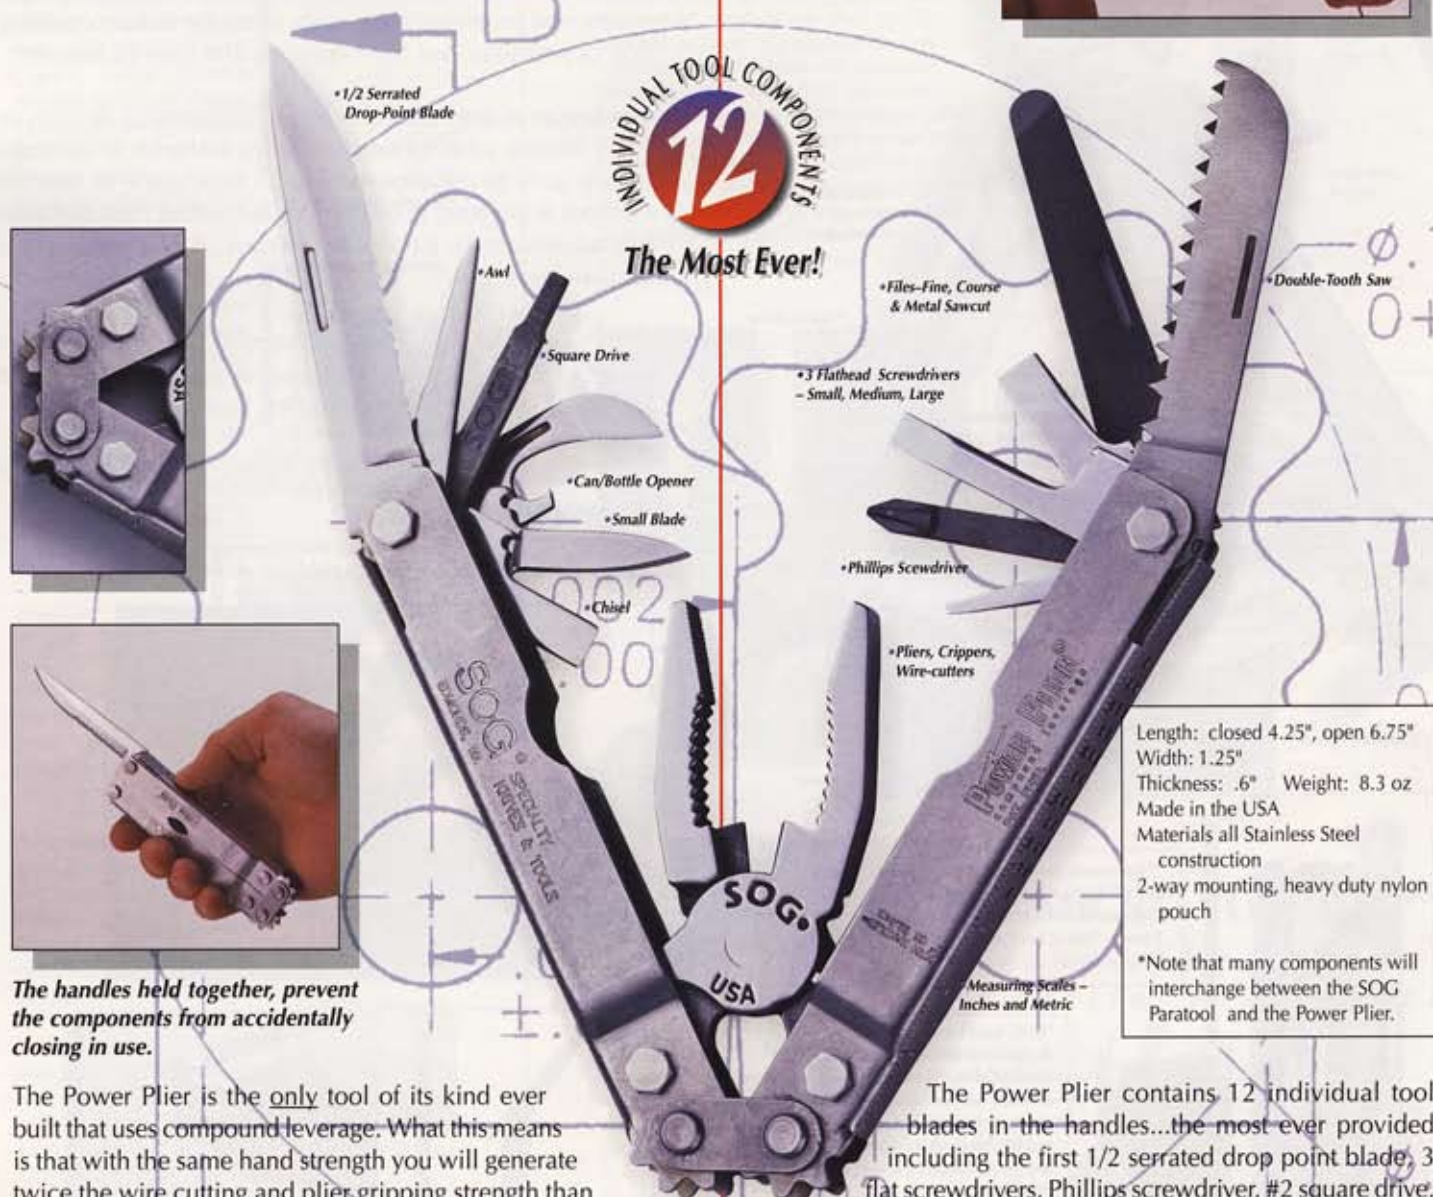

NOTE: FLATNESS + 0.002
Gear up to the...

POWER PLIER®

compound leverage

INDIVIDUAL TOOL COMPONENTS
12

The Most Ever!

• 1/2 Serrated Drop-Point Blade

• Awl

• Square Drive

• Can/Bottle Opener

• Small Blade

• Chisel

• Files—Fine, Course & Metal Sawcut

• 3 Flathead Screwdrivers — Small, Medium, Large

• Phillips Screwdriver

• Pliers, Cippers, Wire-cutters

• Double-Tooth Saw

• Measuring Scales — Inches and Metric

• Gear Driven

Length: closed 4.25", open 6.75"
Width: 1.25"
Thickness: .6" Weight: 8.3 oz
Made in the USA
Materials all Stainless Steel construction
2-way mounting, heavy duty nylon pouch

*Note that many components will interchange between the SOG Paratool and the Power Plier.

The handles held together, prevent the components from accidentally closing in use.

The Power Plier is the only tool of its kind ever built that uses compound leverage. What this means is that with the same hand strength you will generate twice the wire cutting and plier-gripping strength than all other conventional designs!!! This also translates to superior hand comfort.

The Power Plier uses our interlocking gear design that allows the pliers to be opened and closed easily with a simple one hand release... similar to the butterfly knife!

The Power Plier symmetrically opens and closes like a bank vault...smooth and powerful.

The Power Plier contains 12 individual tool blades in the handles...the most ever provided including the first 1/2 serrated drop point blade, 3 flat screwdrivers, Phillips screwdriver, #2 square drive, double tooth saw, 3-file types, can/bottle opener, small blade, awl, and chisel, as well as pliers, grippers, wirecutters, and inches/centimeter rulers.

The Power Plier can be tension adjusted and dismantled for cleaning or changing of the tool components. Use our wrench kit to make it more convenient!

USA Made.

The Rolls Royce of Pocket Tools.