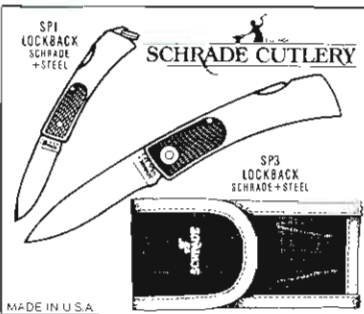

SGS-5

Schrade Gift Set

SP1 Nighthawk

SP3 Firebird

w/sheath

$39.95

Schrade + Steel®

Sheaths

SAS-10

For knives up to 5¹/₄"

SAS-11

For knives up to 4"

Schrade Cutlery
Div. of Imperial Schrade Corp.

Not To Be Reprinted Without
Permission of Schrade Cutlery,
Ellenville, NY 12428-0590

Made and Printed in U.S.A.

SC89-1

©1988 Imperial Schrade Corp.