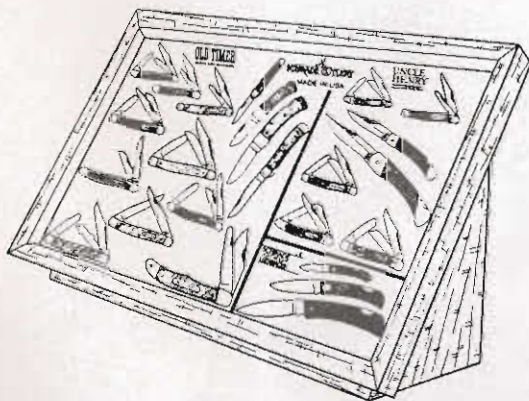

415PK

Display features America's best selling Old Timer and Uncle Henry pocket knives (folding knives only). Panel knives are held securely in a red vac formed panel. Price strip included. Front opening, lockable storage compartment. Oak grain cabinet.

Contents: 2 ea. Old Timer - 108OT, 34OT, 8OT, 33OT, 18OT, 3OT, 194OT, 72OT, 98OT, 93OT, 77OT, 89OT, 5OT, 125OT. 2 ea. Uncle Henry - 833UH, 897UH, 834UH, 807UH, 885UH, LB7, LB5. 2 ea. Schrade - SP1, SP3, SP7.

24 Patterns - 48 Knives
Size - 16" X 25" X 12".
Shipping Wt. - 35 lbs.
Suggested Retail - $1,229.60