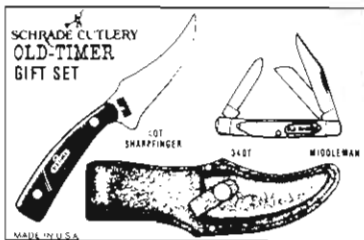

Schrade Open Stock

175RB

3³/₄"

Florist

$17.95

Schrade + Steel®

SS102

4¹¹/₁₆"

Sampler

$19.95

Razor Blade Stainless

SS105

5³/₄"

Long Sampler

$21.95

Razor Blade Stainless

Gift Sets

SGS-1

Old Timer Gift Set

152OT Sharpfinger w/sheath

34OT Middleman

$44.95