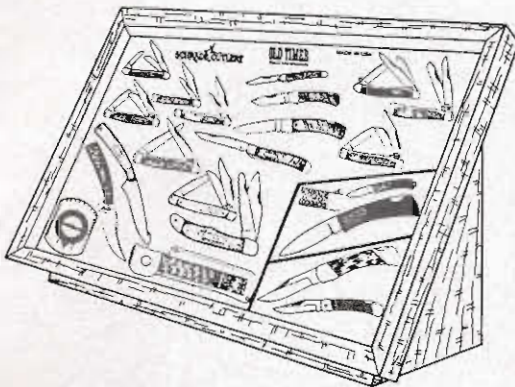

2150T

Display features the largest selection of Old Timer knives available in a counter display. Plus the Uncle Henry LB5 and LB7 and Schrade SP1 and SP7. Knives are held securely in a red vac formed panel. Price strip included. Front opening, lockable storage compartment. Oak grain finish cabinet.

Contents: 2ea. Old Timer - 3OT, 5OT, 8OT, 34OT, 108OT, 33OT, 18OT, 125OT, 152OT, 77OT, 194OT, 158OT, 72OT, 98OT, HS1, 94OT, 89OT, 902OT. 2 ea. Uncle Henry - LB5, LB7. 2 ea. Schrade - SP1, SP7.

22 Patterns - 44 Knives.
Size - 16" X 25" X 12".
Shipping Wt. - 35 lbs.
Suggested Retail - $1,111.80