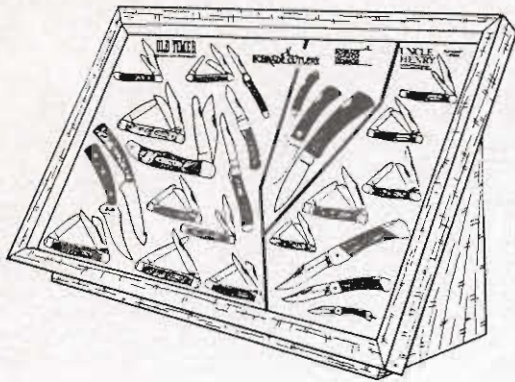

Contents: 2 ea. 502SC, 503SC, 505SC, 507SC, 513SC, 515SC, 518SC.
7 Patterns - 14 Knives
Size- 19 1/2" X 8 1/2" X 3".
Shipping Wt. - 13 lbs.
Suggested Retail - \$469.30

OC29

Bold plush red vac formed panel within an oak finished frame. Featuring Schrade's newest knives. Designed to fit on top of the Schrade floor merchandisers or stand free on any counter top. Price strip included.

Contents: 2 ea. SP2, SP7, 89OT, 158OT, 833UH, 834UH.
6 Patterns - 12 Knives
Size - 19 1/2" X 8 1/2" X 3".
Shipping Wt. - 3 lbs.
Suggested Retail - \$309.40

"TOP OF THE LINE"

25TL

Display features our 25 best selling Old Timer and Uncle Henry pocket and sporting knives. Knives are held securely in a red vac formed panel. All Uncle Henry knives are guaranteed against loss for one full year. Price strip included. Front opening, lockable storage compartment. Oak grain cabinet.