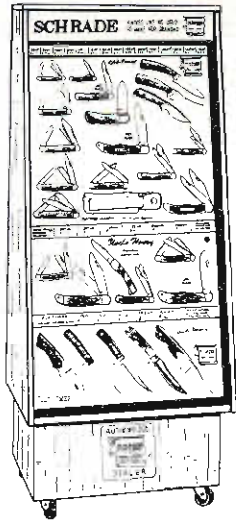

Size 19 1/2" x 8 1/2" x 3"

Size 19 1/2" x 8 1/2" x 3"

Size: 16" x 12" x 12".

DISPLAYS

COMPACT FLOOR MERCHANDISERS FC80 - FC 82 - FC 83

Revolutionary front opening floor case makes it the easiest vending merchandiser in pocket cutlery. Hinged, double-door opens once for easy access and sales of knives direct from the rich red flocked, molded panel and opens again to expose the storage compartment. Both doors lockable and pilfer-proof. Mounted on casters. 46" high, 19 1/2" wide, 14 1/4" deep.