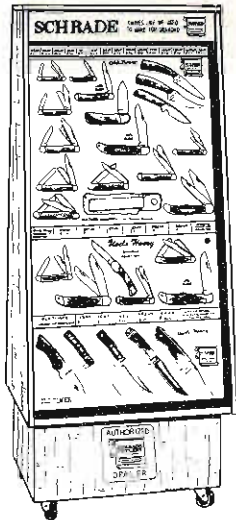

Merchandiser displays America's best selling Old Timer® and Uncle Henry® Sportsman's, Lockback and Lockblade knives plus one free 509SC Limited Edition (limited time only). Knives are factory mounted on a handsome simulated leather panel. All knives are pre-priced and numbered. Front opening, lockable storage compartment. Rich walnut grain cabinet.

Size: 16" x 12" x 12"

DISPLAYS

COMPACT FLOOR MERCHANDISERS FC80 - FC 82 - FC 83

Revolutionary front opening floor case makes it the easiest vending merchandiser in pocket cutlery. Hinged, double-door opens once for easy access and sales of knives direct from the rich red flocked, molded panel and opens again to expose the storage compartment. Both doors lockable and pilfer-proof. Mounted on casters. 46" high, 19 1/2" wide, 14 1/4" deep.