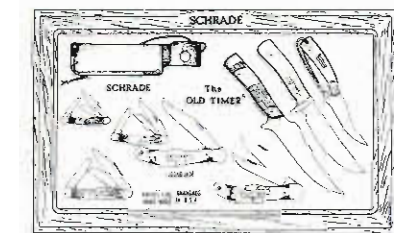

Size 19 1/2" x 8 1/2" x 3"

Size 19 1/2" x 8 1/2" x 3"