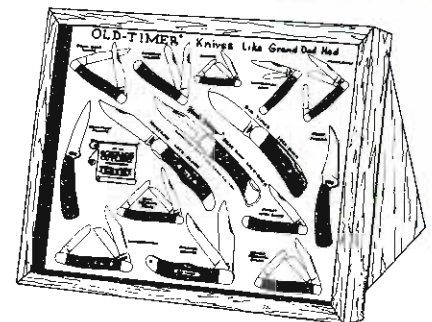

Schrade Cutlery Center

Lockable, Pilfer-Proof front opening. Can be located flush to wall. Numbered and priced on panel. Pilfer-proof storage compartment. Knives factory mounted with all blades open & displayed under glass. All back up stock in individually numbered Gift Boxes or "View Paks." Casters included for mobility. Empty packaging for panel knives included.

50 1/4" high, 25 3/4" wide, 18" deep (at base)
Shipping Weight FC 19 152 lbs.

8110T