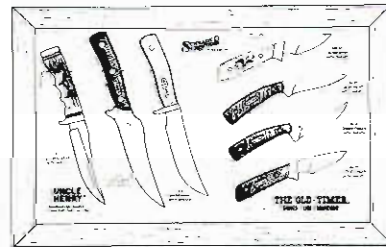

Size 19 1/2" x 8 1/2" x 3"

Size 19 1/2" x 8 1/2" x 3"

Size: 16" x 12" x 12".