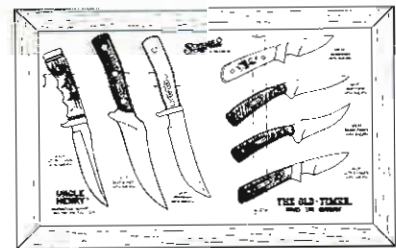

Size 19½" x 8½" x 3"

Easy Vendor
Bold plush red vacuum molded panel featuring favorite Old Timer® knives. New wood frame features easy opening for sales direct from display panel. Size 13¼" x 21"

Easy Vendor
Bold plush red vacuum molded panel features the best selling of the Old Timer® & Uncle Henry® collections. New wood frame features easy opening for sales direct from display panel. Size 13¼" x 21"

Disposable Pilfer-Proof, Wood Frame, Vacuum formed panel with plexiglass cover merchandiser features proven profitable Old Timer® and Uncle Henry® Sportsman's knives plus one free 509SC (limited time only). Size: 13½" x 21¼".

Merchandiser displays America's best selling Old Timer® and Uncle Henry® Sportsman's, Lockback and Lockblade knives plus one free 509SC Limited Edition (limited time only). Knives are factory mounted on a handsome simulated leather panel. All knives are pre-priced and numbered. Front opening, lockable storage compartment. Rich walnut grain cabinet.