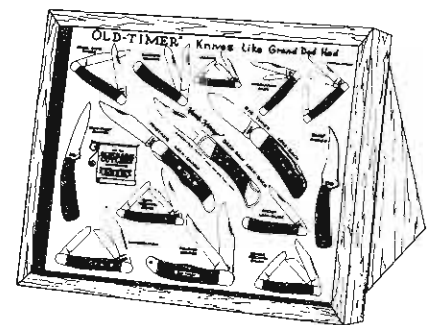

8110T

Cost: $320.76

Sugg. Retail: $712.65

- 3 ea. 1520T, 1080T, 940T, 340T, 1940T, 330T, 610T, 80T, 770T
- 2 ea. 1540T, 510T, 1250T, 858OT, 250T, LB7, 15 Patterns. 39 Knives

Displays America's best selling line of pocket and sporting knives. Old Timer® plus the new Uncle Henry® Bear Paw. Knives factory mounted on handsome simulated leather panel. Pre-priced and numbered. Front opening, lockable storage compartment. Rich walnut grain. Size 16" High x 21" Wide x 12" Deep (at base). Shipping Weight 40 lbs.