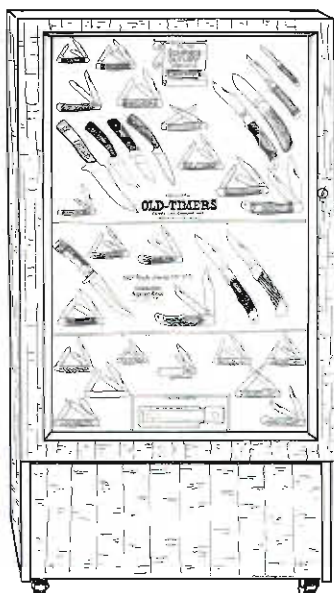

FREE

SW8

Free with any 12 dozen Schrade open stock. Merchandise - 12 each Schrade knives of your choice. Roomy storage compartment. Shipping Weight 11 lbs.

FREE

SW24

Free with any 24 dozen Schrade open stock. Merchandise - 24 each Schrade knives of your choice. Roomy storage compartment. Shipping Weight 16 lbs.