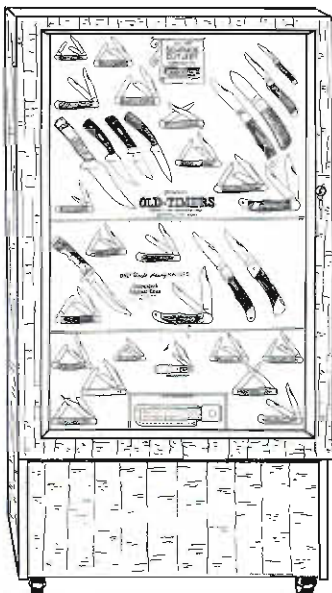

Cost: $906.34

Sugg. Retail: $2,013.60

1. 4 ea. 80T, 180T, 1520T, 340T, 1250T, 1940T, 1080T, 940T, LB1
   - 3 ea. 250T, 330T, 1540T, 770T, 610T, 1560T, HS1, LB7, 897UH, 885UH, 285UH, 127UH, 227UH, 206, 808, 293, 881, 834, 899, 787, 881Y, 825RB
   - 2 ea. 510T, 150T, 153UH, 858OTS
2. 35 Patterns. 107 Knives - 3 Honesteel.

Schrade Cutlery Center

Lockable, Pilfer-Proof front opening. Can be located flush to wall. Numbered and priced on panel. Pilfer-proof storage compartment. Knives factory mounted with all blades open & displayed under glass. All back up stock in individually numbered Gift Boxes or "View Paks." Casters included for mobility. Empty packaging for panel knives included.

50 1/2" high, 25 3/4" wide, 18" deep (at base)
Shipping Weight FC 19 152 lbs.