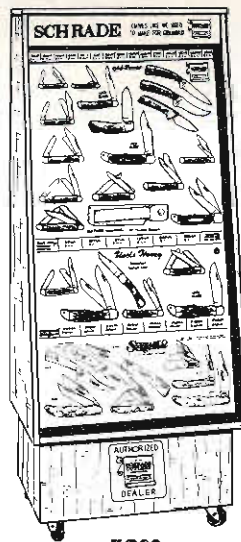

28 Patterns, 69 Knives, 2 Honesteel. Display case - 72 lbs. Stock for display - 37 lbs. Total Shipping Weight - 109 lbs.

FC82

Cost: \$673.23

Sugg. Retail: \$1,495.70

- OLD TIMER® PANEL CONTENTS:**
- 3 ea. 80T, 330T, 770T, 250T, 340T, 610T, 1250T, 1560T, 1080T, 180T, 1940T, 940T
 - 2 ea. 858OTS, 510T, HS1, 1520T, 1540T
- UNCLE HENRY® PANEL**
- 3 ea. 885UH, 285UH, 897UH
 - 2 ea. 127UH, 227UH, LB7
- SCHRADE OPEN STOCK**
- 3 ea. 206, 881, 787, 808, 834, 881Y, 293, 825RB

30 Patterns, 83 Knives, 2 Honesteel. Display case - 72 lbs. Stock for display - 29 lbs. Total Shipping Weight - 101 lbs.

FC83

Cost: \$717.70

Sugg. Retail: \$1,594.65

- OLD TIMER® PANEL CONTENTS:**
- 3 ea. 80T, 340T, 1080T, 180T, 610T, 1250T, 250T, 770T, 1560T, 330T, 940T, 1940T
 - 2 ea. HS1, 858OTS, 1520T, 510T, 1540T
- UNCLE HENRY® PANEL**
- 3 ea. 285UH, 885UH, 897UH
 - 2 ea. LB7, 127UH, 227UH
- SCHRIMSHAW PANEL**
- 2 ea. 500SC 502SC, 503SC 505SC, 506SC 507SC, 508SC 509SC
- 31 Patterns, 75 Knives, 2 Honesteel. Display Weight - 75 lbs. Stock for Display - 30 lbs. Total Shipping Weight - 105 lbs.