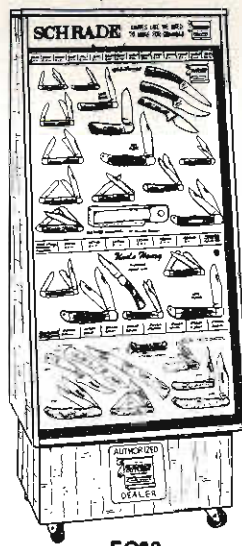

FC82

Cost: \$560.89

Sugg. Retail: \$1,495.70

OLD TIMER® PANEL CONTENTS:

- 3 ea. 80T, 330T, 770T, 250T, 340T, 610T, 1250T, 1560T, 1080T, 180T, 1940T, 940T

- 2 ea. 858OTS, 510T, HS1, 1520T, 1540T

UNCLE HENRY® PANEL

- 3 ea. 885UH, 285UH, 897UH

- 2 ea. 127UH, 227UH, LB7

SCHRADE OPEN STOCK

- 3 ea. 206, 881, 787, 808, 834, 881Y, 293, 825RB

30 Patterns, 83 Knives, 2 Honesteel. Display case - 72 lbs. Stock for display - 29 lbs. Total Shipping Weight - 101 lbs.