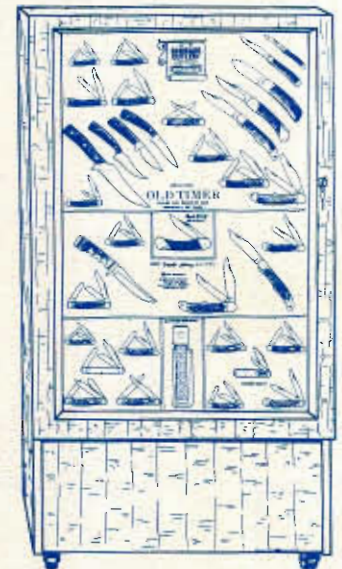

NEW COMPACT CASE

Revolutionary front opening case makes it the easiest vending merchandiser in pocket cutlery. Hinged, double-door opens for access to knives and opens again to expose storage compartment. Both doors lockable and pilfer-proof. Mounted on casters. 46" high, 19 1/2" wide, 14 1/4" deep.

SHIPPING WEIGHT FC82 101LBS.

NEW! FC19	$692.34	$1847.20	4 Each: 80T, 180T, 1520T, 340T, 1250T, 1940T, 1080T, 940T 3 Each: 250T, 330T, 1540T, 770T, 610T, 70T, 1560T, HS-1, LB-7, 897UH, 885UH, 285UH, 127UH, 227UH, 206, 808, 293, 881, 834, 896K, 899, 787, 881Y, 825RB 2 Each: 510T, 150T, 153UH, 858OTS 109 Knives - 3 Honesteel 36 Patterns