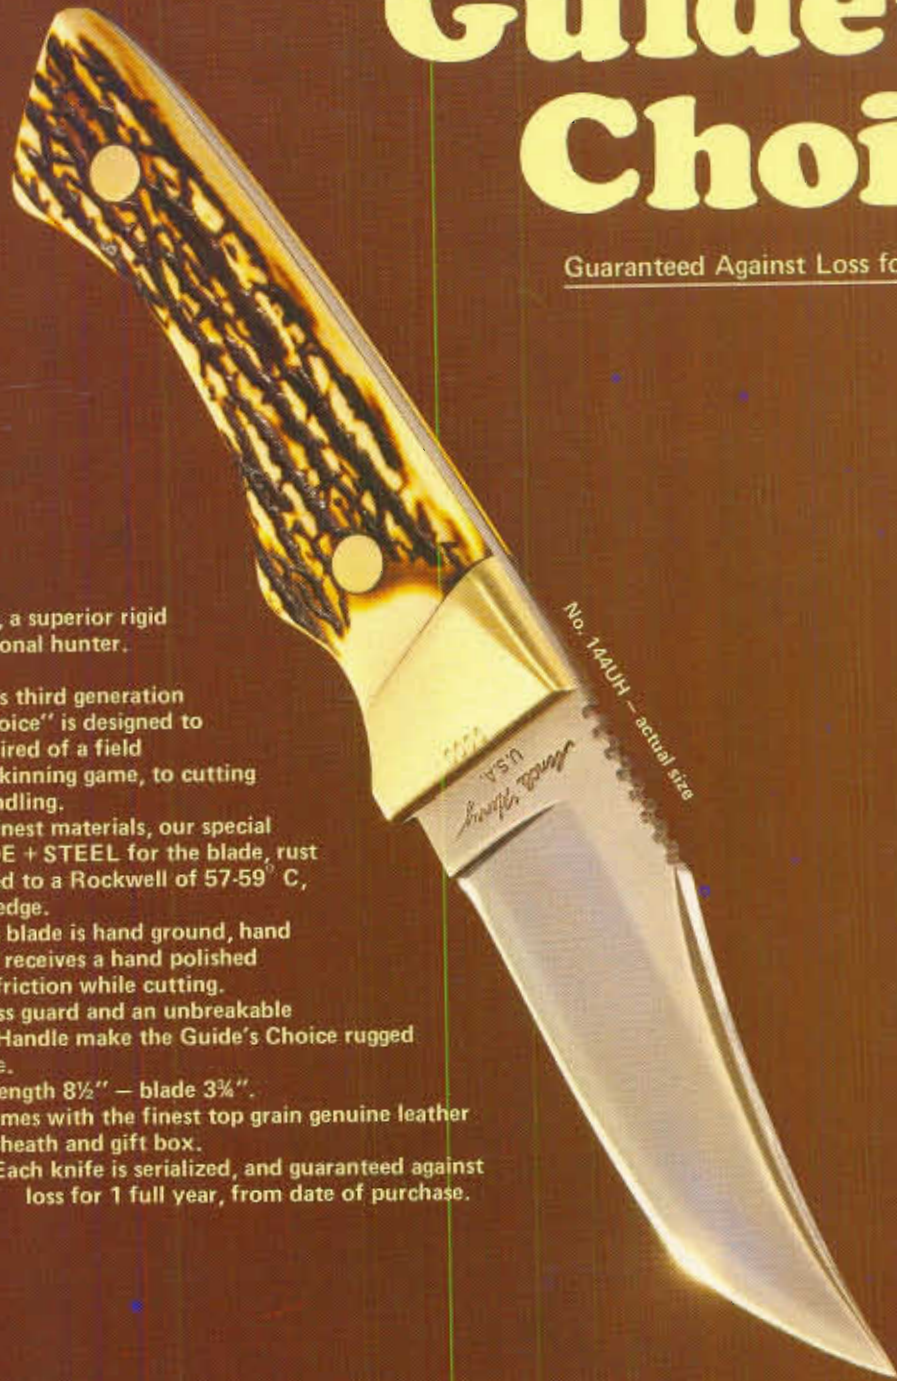

The Schrade 75th Anniversary Knife with unique and luxurious sterling silver shields, commemorates the 75th anniversary of the Schrade Cutlery Corporation. This limited edition knife is serialized and will be prized by astute collectors and investors for generations to come. At \$100, it makes a superb gift for someone you esteem.

The etched blade of Schrade + Steel® captures the romance of a bygone era when the Brothers Schrade began making knives in 1904. The genuine sterling silver shields commemorate our anniversary and

allow you to personalize this once in a lifetime collectable. The Schrade 75th Anniversary Knife comes with a beautiful combination gift and display box.

SCHRADER
Established 1904 Elkhenville NY 12428

Guide's Choice

Guaranteed Against Loss for 1 Full Year

Guide's Choice by Schrade, a superior rigid blade knife for the professional hunter.

- Hand crafted by Schrade's third generation artisans, "Guide's Choice" is designed to perform all the tasks required of a field knife from gutting and skinning game, to cutting tent pegs or shaving kindling.
- We start with the finest materials, our special analysis SCHRADE + STEEL for the blade, rust resistant and hardened to a Rockwell of 57-59° C, for a longer-lasting edge.
- Each full tang blade is hand ground, hand honed and receives a hand polished edge to reduce friction while cutting.
- A solid brass guard and an unbreakable Staglon Handle make the Guide's Choice rugged and handsome.
- Overall length 8½" — blade 3¾".
- It comes with the finest top grain genuine leather sheath and gift box.
- Each knife is serialized, and guaranteed against loss for 1 full year, from date of purchase.