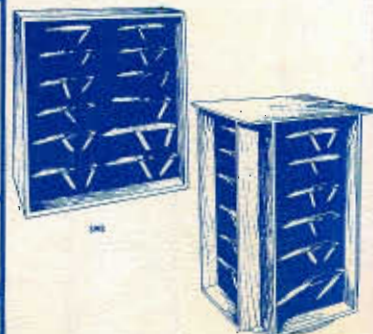

SCHRADE CUTLERY CENTER Lockable, Pilfer-Proof front opening. Can be located flush to wall. Numbered and priced on panel. Pilfer-proof storage compartment. Knives factory mounted with all blades open & displayed under glass. All back up stock in individually numbered Gift Boxes or "View Paks." Casters included for mobility. Empty packaging for panel knives included. 50 1/4" high, 25 1/4" wide, 18" deep (at base)

SHIPPING WEIGHT FC19 153 LBS.

8110T	$238.71	$637.00	3 ea. 1520T, 1080T, 940T, 340T, 1940T, 330T, 610T, 80T, 770T 2 ea. 1540T, 510T, 1250T, 8580T, 250T, LB-7 15 Patterns 39 Knives	SHIPPING WEIGHT PER DISPLAY (IN LBS.) 40	Displays America's best selling line of pocket and sporting knives. Old Timer ® plus the new Uncle Henry ® Bear Paw. Knives factory mounted on handsome leather-look panel. Prepriced and numbered. Front opening, lockable storage compartment. Rich walnut grain. Size 16" High x 21" Wide x 12" Deep (at base)
SW-8			Free with any 12 dozen Schrade open stock.	11	Merchandise - 12 each Schrade Knives of your choice. Roomy storage compartment
SW-24			Free with any 24 dozen Schrade open stock.	16	Merchandise - 24 each Schrade Knives of your choice. Roomy storage compartment