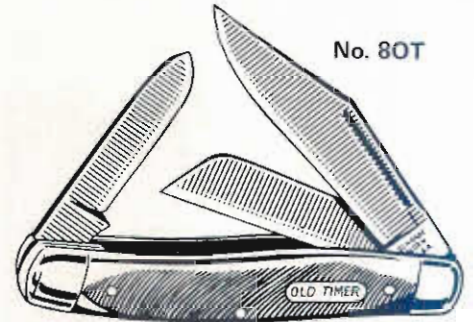

SC77-6

Original OLD-TIMERS®

HAND CRAFTED IN THE U.S.A.

No. 108OT

SIZE CLOSED - 2 3/4 INCHES
ORIGINAL OLD TIMER

JUNIOR - smallest stock pattern featuring fine hand glazed finished clip, sheepfoot and pen blades. Handmade of the finest materials, featuring genuine Saw Cut Staglon handles. Individually deluxe gift packaged. Wt. per doz. - 2 lbs.

No. 610T

Size closed - 4"

Original OLD TIMER SLIM PREMIUM STOCK - Full size Stockman's knife features fine hand glazed turkish clip, sheepfoot and spey blades. Rounded bolsters of genuine nickel silver. Handmade of the finest materials, featuring genuine Saw Cut Staglon handles. Individually gift boxed. Wt. per doz. - 3 lbs.

No. 80T

SIZE CLOSED - 4 INCHES
ORIGINAL OLD TIMER
SENIOR PREMIUM STOCK - Full size Stockman's knife features fine hand glazed finished clip, sheepfoot and spey blades. Handmade of the finest materials, featuring genuine Saw Cut Staglon handles. Individually deluxe gift packaged. Wt. per doz. - 3 1/2 lbs.