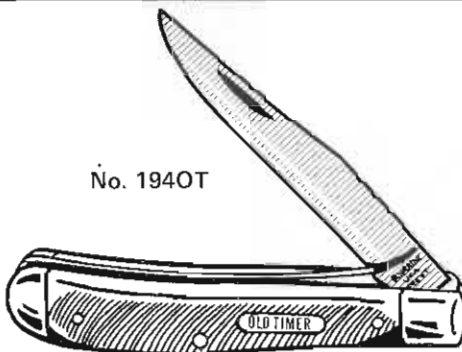

No. 80T

No. 340T

SENIOR PREMIUM STOCK - 80T - Full four inches. MIDDLEMAN - 340T - 3-5/16" medium Stockman's knife. Both with hand glazed clip sheepfoot and spey blades. Individually gift boxed. Wt. per doz. - 80T - 3½ lbs., 340T - 2½ lbs.

No. 1080T

SIZE CLOSED - 2¼ INCHES
ORIGINAL OLD TIMER

JUNIOR - smallest stock pattern featuring fine hand glazed finished clip, sheepfoot and pen blades. Handmade of the finest materials, featuring genuine Saw Cut Staglon handles. Individually deluxe gift packaged. Wt. per doz. - 2 lbs.

No. 1940T

Size closed - 3-7/8"
Original OLD TIMER
POCKET LOCK-BLADE - Light enough for the camper and backpacker, but Old Timer quality makes it suitable for heavy-duty trail work. Functional clip blade locks when opened for rigid blade security. Handmade of the finest materials with genuine Saw Cut Staglon handles. Individually gift boxed. Wt. per doz. - 2¼ lbs.