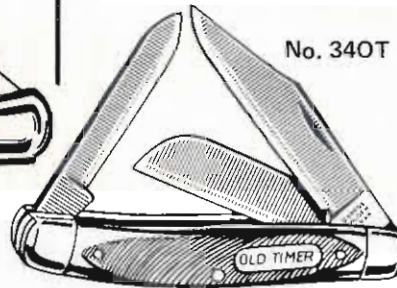

No. 80T

SIZE CLOSED - 4 INCHES
ORIGINAL OLD TIMER
SENIOR PREMIUM STOCK - Full size Stockman's knife features fine hand glazed finished clip, sheepfoot and spey blades. Handmade of the finest materials, featuring genuine Saw Cut Staglon handles. Individually deluxe gift packaged. Wt. per doz. - 3 1/2 lbs.

No. 1250T

LOCK BLADE

SIZE CLOSED
5 1/2 INCHES
ORIGINAL
OLD TIMER

No. 250T

FOLDING HUNTERS - feature large fine hand glazed finished blades. Handmade of the finest materials, genuine Saw Cut Staglon handles. Individually deluxe gift packaged with hand crafted top grain Steerhide pouch sheath and sharpening stone. Wt. per doz. - 7 lbs.

No. 340T

MIDDLEMAN - 340T - all purpose medium Stockman's knife, hand glazed clip, sheepfoot and spey blade.
MIDDLEMAN-JACK - 330T - medium Stockman's Jack Knife, hand glazed clip end pen. Both feature genuine Saw Cut Staglon handles. Individually gift packaged. Wt. per doz. - 2 1/2 lbs.

No. 330T

SIZE CLOSED
3-5/16 INCHES

No. 1940T

Size closed - 3-7/8"
Original OLD TIMER POCKET LOCK-BLADE - Light enough for the camper and backpacker, but Old Timer quality makes it suitable for heavy-duty trail work. Functional clip blade locks when opened for rigid blade security. Handmade of the finest materials with genuine Saw Cut Staglon handles. Individually gift boxed. Wt. per doz. - 2 1/4 lbs.