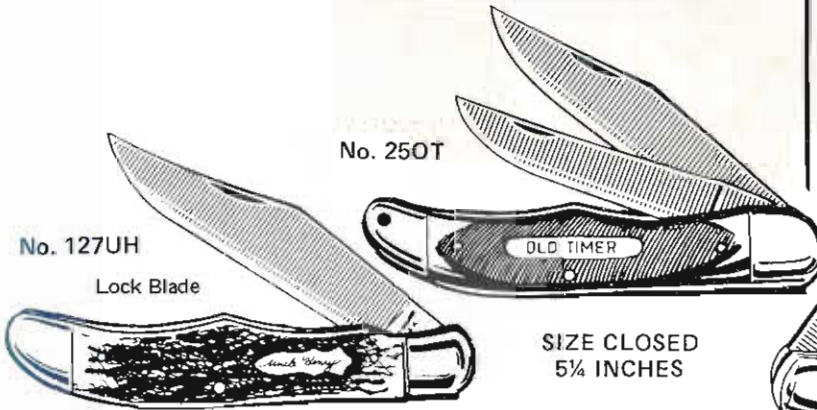

No. 127UH

Lock Blade

No. 250T

SIZE CLOSED
5¼ INCHES

FOLDING HUNTERS - 127UH Lock-blade Uncle Henry - heavy-duty clip blade of rust resistant Schrade Steel, serialized and guaranteed against loss for 1 full year!

OLD TIMER® - 250T - with heavy-duty clip and honing blades. Both with solid brass lining - solid nickel silver bolsters - genuine Staglon handles and hand crafted steerhide sheath. Wt. per doz. - 7 lbs.