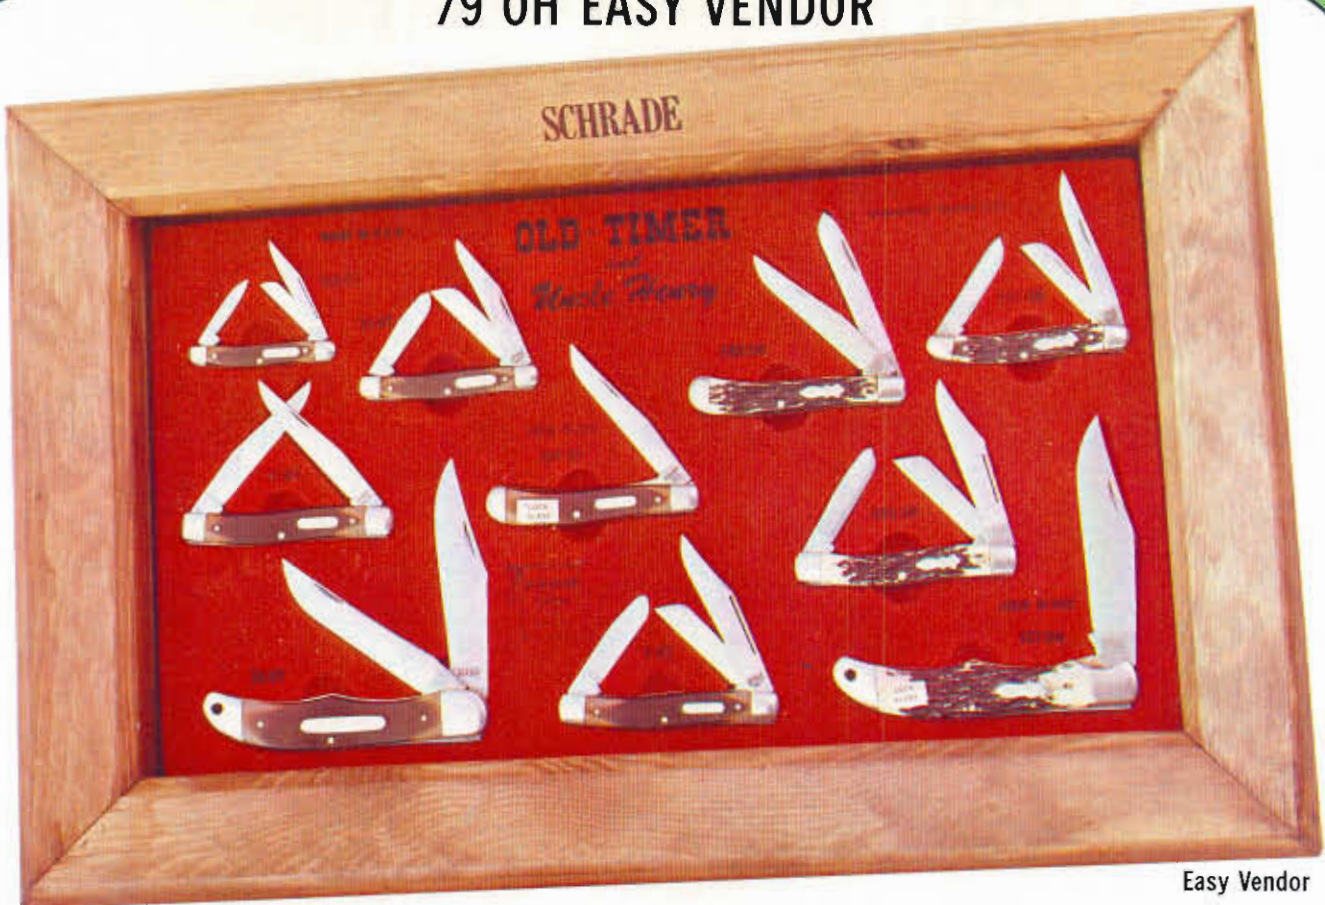

79 OH EASY VENDOR

Vendor 790H
size 14½" x 23"

Easy Vendor
Prevents Pilferage