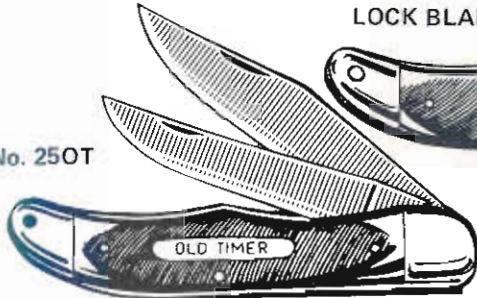

No. 610T

Size closed - 4"

Original OLD TIMER SLIM PREMIUM STOCK - Full size Stockman's knife features fine hand glazed turkish clip, sheepfoot and spey blades. Rounded bolsters of genuine nickel silver. Handmade of the finest materials, featuring genuine Saw Cut Staglon handles. Individually gift boxed. Wt. per doz. - 3 lbs.

No. 80T

SIZE CLOSED - 4 INCHES
ORIGINAL OLD TIMER
SENIOR PREMIUM STOCK - Full size Stockman's knife features fine hand glazed finished clip, sheepfoot and spey blades. Handmade of the finest materials, featuring genuine Saw Cut Staglon handles. Individually deluxe gift packaged. Wt. per doz. - 3 1/2 lbs.

No. 1250T

LOCK BLADE

SIZE CLOSED
5 1/2 INCHES
ORIGINAL
OLD TIMER

No. 250T

FOLDING HUNTERS - feature large fine hand glazed finished blades. Handmade of the finest materials, genuine Saw Cut Staglon handles. Individually deluxe gift packaged with hand crafted top grain Steerhide pouch sheath and sharpening stone. Wt. per doz. - 7 lbs.

No. 340T

MIDDLEMAN - 340T - all purpose medium Stockman's knife, hand glazed clip, sheepfoot and spey blade.
MIDDLEMAN-JACK - 330T - medium Stockman's Jack Knife, hand glazed clip end pen. Both feature genuine Saw Cut Staglon handles. Individually gift packaged. Wt. per doz. - 2 1/2 lbs.