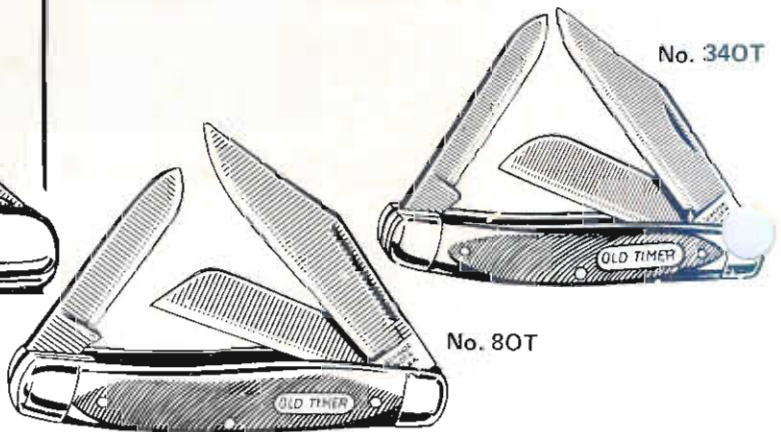

No. 80T

No. 340T

SENIOR PREMIUM STOCK - 80T - Full four inches. MIDDLEMAN - 340T - 3-5/16" medium Stockman's knife. Both with hand glazed clip sheepfoot and spey blades. Individually gift boxed. Wt. per doz. - 80T - 3½ lbs., 340T - 2½ lbs.