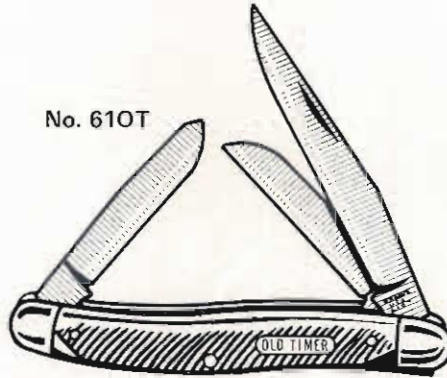

SC77-6

Original OLD-TIMERS®

HAND CRAFTED IN THE U.S.A.

No. 108OT

SIZE CLOSED - 2 3/4 INCHES
ORIGINAL OLD TIMER

JUNIOR - smallest stock pattern featuring fine hand glazed finished clip, sheepfoot and pen blades. Handmade of the finest materials, featuring genuine Saw Cut Staglon handles. Individually deluxe gift packaged. Wt. per doz. - 2 lbs.

No. 610T

Size closed - 4"

Original OLD TIMER SLIM PREMIUM STOCK - Full size Stockman's knife features fine hand glazed turkish clip, sheepfoot and spey blades. Rounded bolsters of genuine nickel silver. Handmade of the finest materials, featuring genuine Saw Cut Staglon handles. Individually gift boxed. Wt. per doz. - 3 lbs.

No. 80T

SIZE CLOSED - 4 INCHES
ORIGINAL OLD TIMER
SENIOR PREMIUM STOCK - Full size Stockman's knife features fine hand glazed finished clip, sheepfoot and spey blades. Handmade of the finest materials, featuring genuine Saw Cut Staglon handles. Individually deluxe gift packaged. Wt. per doz. - 3 1/2 lbs.