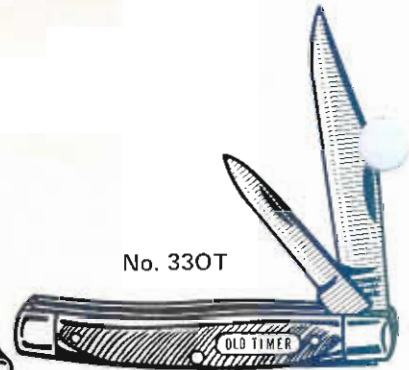

No. 340T

No. 330T

SIZE CLOSED
3-5/16 INCHES