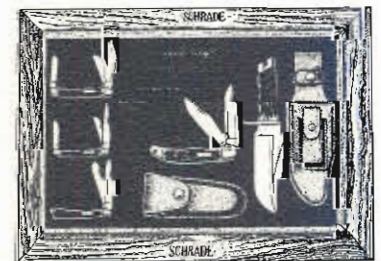

Quantities from 24-49 pieces with same stamping or engraving — add a "setup" charge of \$20.00 to prices listed for 50 pieces.

DISPLAYS

Rustic Pine Frames, America's Most Wanted Knives

	COST	SUGG. LIST	CONTENTS	SHIPPING WEIGHT PER DOZ. (IN LBS.)	
570T	77.90	208.40	3 each 80T 340T 1080T 2 each 250T 150T 410T 1250T 1 each HS-1 1650T	20	Easy Vendor Red Plush Molded Panel featuring favorite Old Timer Knives. Rear Opening for easy sales direct from display Panel. Size 14 3/4" X 23"
58TL	63.10	169.60	2 each 787 285UH 897UH 885UH 80T 340T 1080T 250T 825RB	20	Easy Vendor Red plush molded panel features the best selling of the Old Timers & Uncle Henry collection PLUS TWO. Rear opening easy sales direct from display panel. Size 14" X 23 1/2"
59UH	85.90	232.00	2 each 885UH 897UH 285UH 227UH 127UH 153UH 171UH	20	Easy Vendor Green plush molded panel proudly displays the Uncle Henry signature collection. Opens from rear for easy sales direct from display panel. Size 14" X 23 1/2"
680T	67.90	181.90	3 each 1080T 340T 80T 250T 2 each 150T 1650T	15	Old Timer's featured on red plush board. The original Old Timer Display. Size: 21 1/2" X 15 1/2"
70UH	65.95	179.00	3 each 897UH 285UH 2 each 885UH 227UH 171UH	18	Uncle Henry signature collection knives are featured on green plush panel. The original Uncle Henry collection display. Size: 21 1/2" X 15 1/2"
549er	89.50	237.00	3 each 497S 498S 2 each 491L 497L 498L 499L 499S 491S	20	Easy Vendor Welcome back to 1849 Gold Rush days. Antique gold molded panel is the background for some of the finest sheath knives money can buy. Rear opening for easy sales direct from display panel. Size: 14 3/4" X 23"