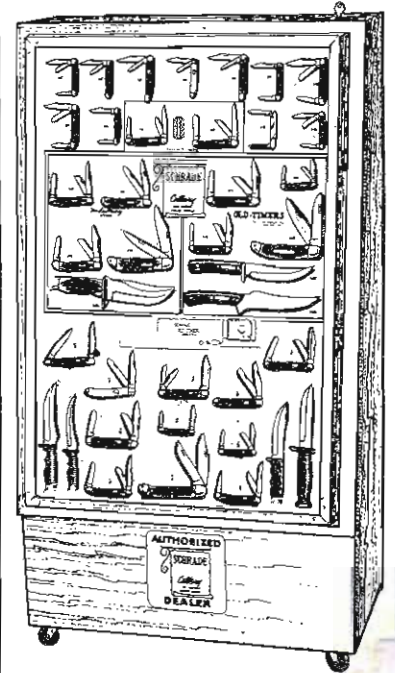

DISPLAY	COST	SUGG. RETAIL	CONTENTS	SHIPPING WEIGHT PER DOZ. (IN LBS.)	
FC-9	397.95	1071.45	3 ea.: 218, 225, 233, 234K, 272, 293, 293Y, 708, 708B, 787, 805, 808, 808Y, 825RB, 832, 834, 835Y, 855RB, 899, 880, 881, 881Y, 885UH, 895, 896K, 340T, 80T, 1080T, 150T, 250T, 227UH, 171UH, 285UH, 897UH, 499L, 138L, 497S, 498L, and 2 ea.: HS-1, 1650T.	145	SCHRADE CUTLERY CENTER Lockable, Pilfer Proof. Front opening can be located flush to wall. Numbered and priced on panel. Knives factory mounted with all blades open & displayed under glass. All back up stock in individual numbered Gift Boxes or "View Paks". Pilfer proof storage compartment. Casters included for mobility.
FC-10	396.45	1067.70	3 ea.: 218, 225, 233, 234K, 272, 293, 293Y, 708, 708B, 787, 805, 808, 718RB, 825RB, 832, 834, 778RB, 855RB, 899, 880, 881, 804, 885UH, 895, 896K, 340T, 80T, 1080T, 150T, 250T, 227UH, 171UH, 285UH, 897UH, 499L, 138L, 497S, 498L, and 2 ea.: HS-1, 1650T.	145	
FC-12	409.20	1098.65	3 ea.: 80T, 897UH, 880, 1080T, 834, 340T, 825RB, 881, 881Y, 834Y, 100T, 787, 293, 204, 974, 219, 896K, 808, 708B, HS-1, 861, 899, 250T, 1650T, 150T, 410T, 1250T, 285UH, 885UH, 153UH, 227UH, 497S, 234K, 863, 718RB, 855RB, 127UH, and 2 ea.: 171UH.	150	50 1/4" High 25 3/4" Wide 18" Deep (at base)
TM-1	129.80	348.20	708, 808, 808Y, 834, 835Y, 340T, 293, 896K, 825RB, 881, 80T, 881Y.	24	Front opening lockable, pilfer proof counter case with all knives displayed under glass. Can be used alone to sit upright or lay flat on counter.
TM-2	137.60	372.00	219, 1080T, 805, 234K, 855RB, 834Y, 293Y, 885UH, 895, 897UH, 880, 882Y.	24	Used alone sits flat on counter or easily bolts together with TM-1 for sturdy durable 1 piece unit.
SW-8			Free with any 12 dozen Schrade open stock	11	Merchandise - 12 each Schrade Knives of your choice. Roomy storage compartment.
SW-24			Free with any 24 dozen Schrade open stock.	16	Merchandise - 24 each Schrade Knives of your choice. Roomy storage compartment.