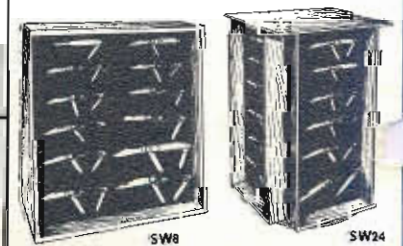

DISPLAY	COST	SUGG. RETAIL	CONTENTS	SHIPPING WEIGHT PER DOZ. (IN LBS.)	
FC-9	397.95	1071.45	3 ea.: 218, 225, 233, 234K, 272, 293, 293Y, 708, 708B, 787, 805, 808, 808Y, 825RB, 832, 834, 835Y, 855RB, 899, 880, 881, 881Y, 885UH, 895, 896K, 340T, 80T, 1080T, 150T, 250T, 227UH, 171UH, 285UH, 897UH, 499L, 138L, 497S, 498L, and 2 ea.: HS-1, 1650T.	145	SCHRADE CUTLERY CENTER Lockable, Pilfer Proof. Front opening can be located flush to wall. Numbered and priced on panel. Knives factory mounted with all blades open & displayed under glass. All back up stock in individual numbered Gift Boxes or "View Paks". Pilfer proof storage compartment. Casters included for mobility.
FC-10	396.45	1067.70	3 ea.: 218, 225, 233, 234K, 272, 293, 293Y, 708, 708B, 787, 805, 808, 718RB, 825RB, 832, 834, 778RB, 855RB, 899, 880, 881, 804, 885UH, 895, 896K, 340T, 80T, 1080T, 150T, 250T, 227UH, 171UH, 285UH, 897UH, 499L, 138L, 497S, 498L, and 2 ea.: HS-1, 1650T.	145	
FC-12	409.20	1098.65	3 ea.: 80T, 897UH, 880, 1080T, 834, 340T, 825RB, 881, 881Y, 834Y, 100T, 787, 293, 204, 974, 219, 896K, 808, 708B, HS-1, 861, 899, 250T, 1650T, 150T, 410T, 1250T, 285UH, 885UH, 153UH, 227UH, 497S, 234K, 863, 718RB, 855RB, 127UH, and 2 ea.: 171UH.	150	50 1/4" High 25 3/4" Wide 18" Deep (at base)
TM-1	129.80	348.20	708, 808, 808Y, 834, 835Y, 340T, 293, 896K, 825RB, 881, 80T, 881Y.	24	Front opening lockable, pilfer proof counter case with all knives displayed under glass. Can be used alone to sit upright or lay flat on counter.
TM-2	137.60	372.00	219, 1080T, 805, 234K, 855RB, 834Y, 293Y, 885UH, 895, 897UH, 880, 882Y.	24	Used alone sits flat on counter or easily bolts together with TM-1 for sturdy durable 1 piece unit.
SW-8			Free with any 12 dozen Schrade open stock	11	Merchandise - 12 each Schrade Knives of your choice. Roomy storage compartment.
SW-24			Free with any 24 dozen Schrade open stock.	16	Merchandise - 24 each Schrade Knives of your choice. Roomy storage compartment.