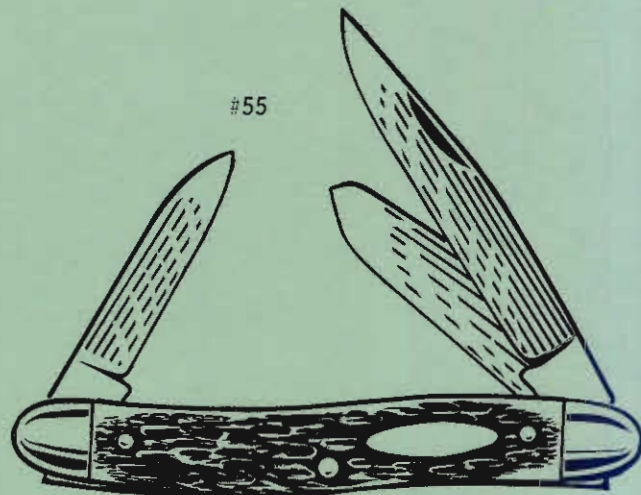

#55

Size Closed - 3 3/4 Inches

Slim Premium Stock - Mirror polished Turkish Clip, Spey and Pen blades. Genuine Staglon handles. Wt. per doz. 2 lbs.