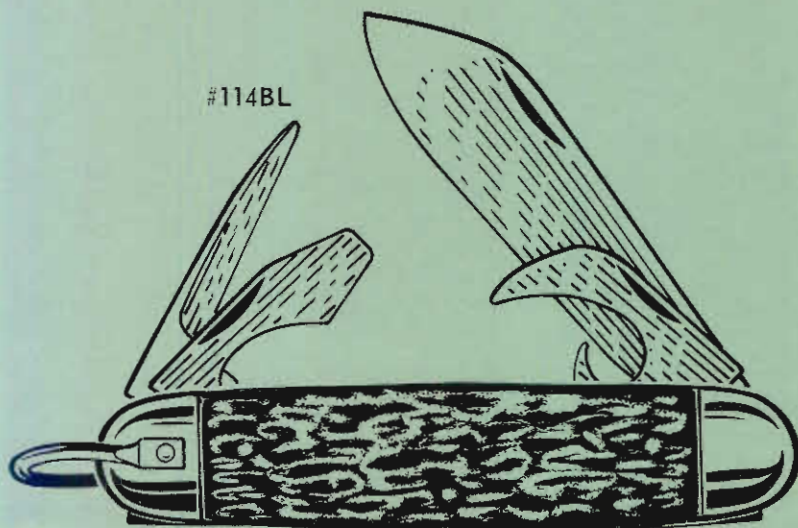

GUARANTEE
Every Schrade-Walden knife is guaranteed against defects in workmanship and/or materials for life.

ULSTER KNIFE COMPANY, INC.

Manufacturers of Fine Pocket Cutlery Since 1876

ULSTER pocket knives feature special alloy high carbon cutlery steel blades that are electronically hardened and tempered, mirror polished and hand-edged for maximum sharpness and edge holding ability. Many patterns have exclusive STAGLON® unbreakable handles with nickel silver bolsters and decorative shields. Unique OLD TIMER® knives have Meerschaum Bone handles. Pattern number is stamped on the master blade of each knife for ready identification. All knives have solid brass linings.