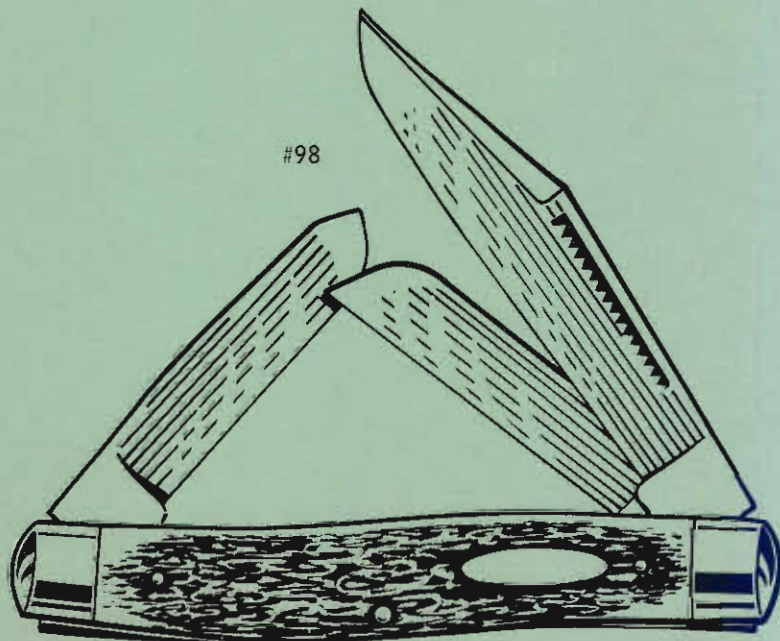

#98

Size Closed - Full 4 Inches

Full Size Premium Stock Knife - Features mirror polished Clip, Sheepfoot and Spey Blades. Genuine Staglon handles. Wt. per doz. 3 lbs.