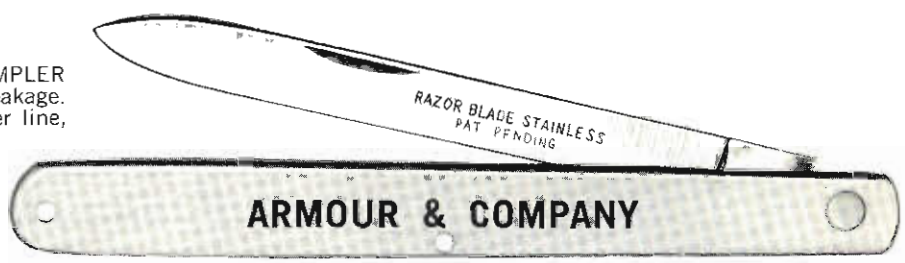

SS102 INSPECTOR'S SAMPLER

4-11/16" long RAZOR BLADE STAINLESS SAMPLER
Ivoroïd Delrin handle. Guaranteed against breakage. Brass linings. Maximum imprint — 40 letters per line, 2 lines per side.