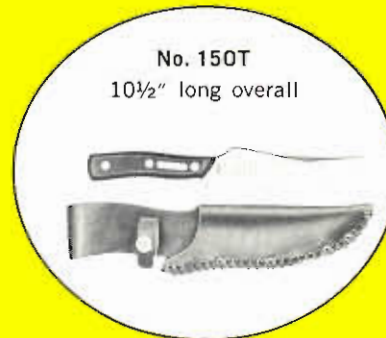

No. 1650T
9 1/2" overall, 5 1/4" blade.

Genuine Saw Cut Staglon® Handles Original OLDTIMER® Knives

No. 1080T
2 3/4" closed.

No. 250T
5 1/4" closed.

No. 150T
10 1/2" long overall

EACH
"OLD TIMER" KNIFE
GIFT BOXED

No. 876RB
THE BANKER

A slim sturdy gentleman's pocket knife with brushed finished stainless steel cover, stainless steel scissors, flexible nail file and RAZOR BLADE STAINLESS™ cutting blade. 2 7/8" closed.