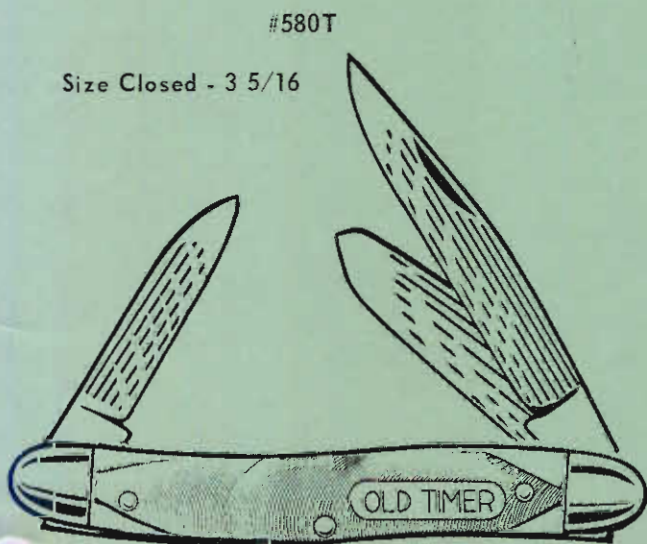

#580T

Size Closed - 3 5/16

Old Timer Brand Slim Premium Stock - Mirror polished Turkish Clip, Spey and Pen Blades. Genuine saw cut Staglon handles. Wt. per doz. 2 lbs.