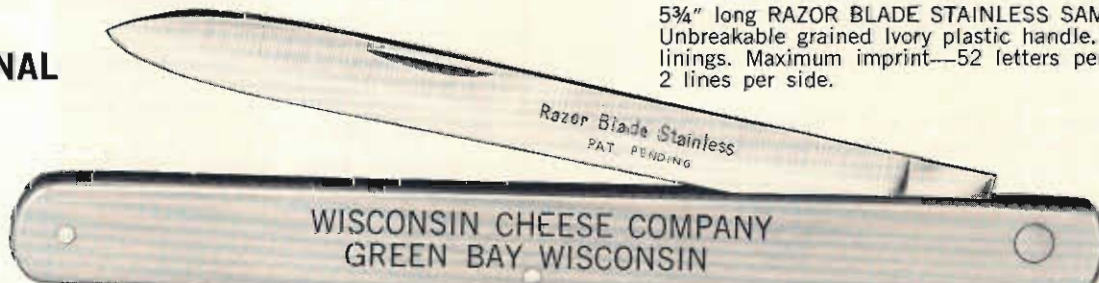

SS105 PROFESSIONAL SAMPLER

5¾" long RAZOR BLADE STAINLESS SAMPLER
Unbreakable grained Ivory plastic handle. Brass
linings. Maximum imprint—52 letters per line,
2 lines per side.