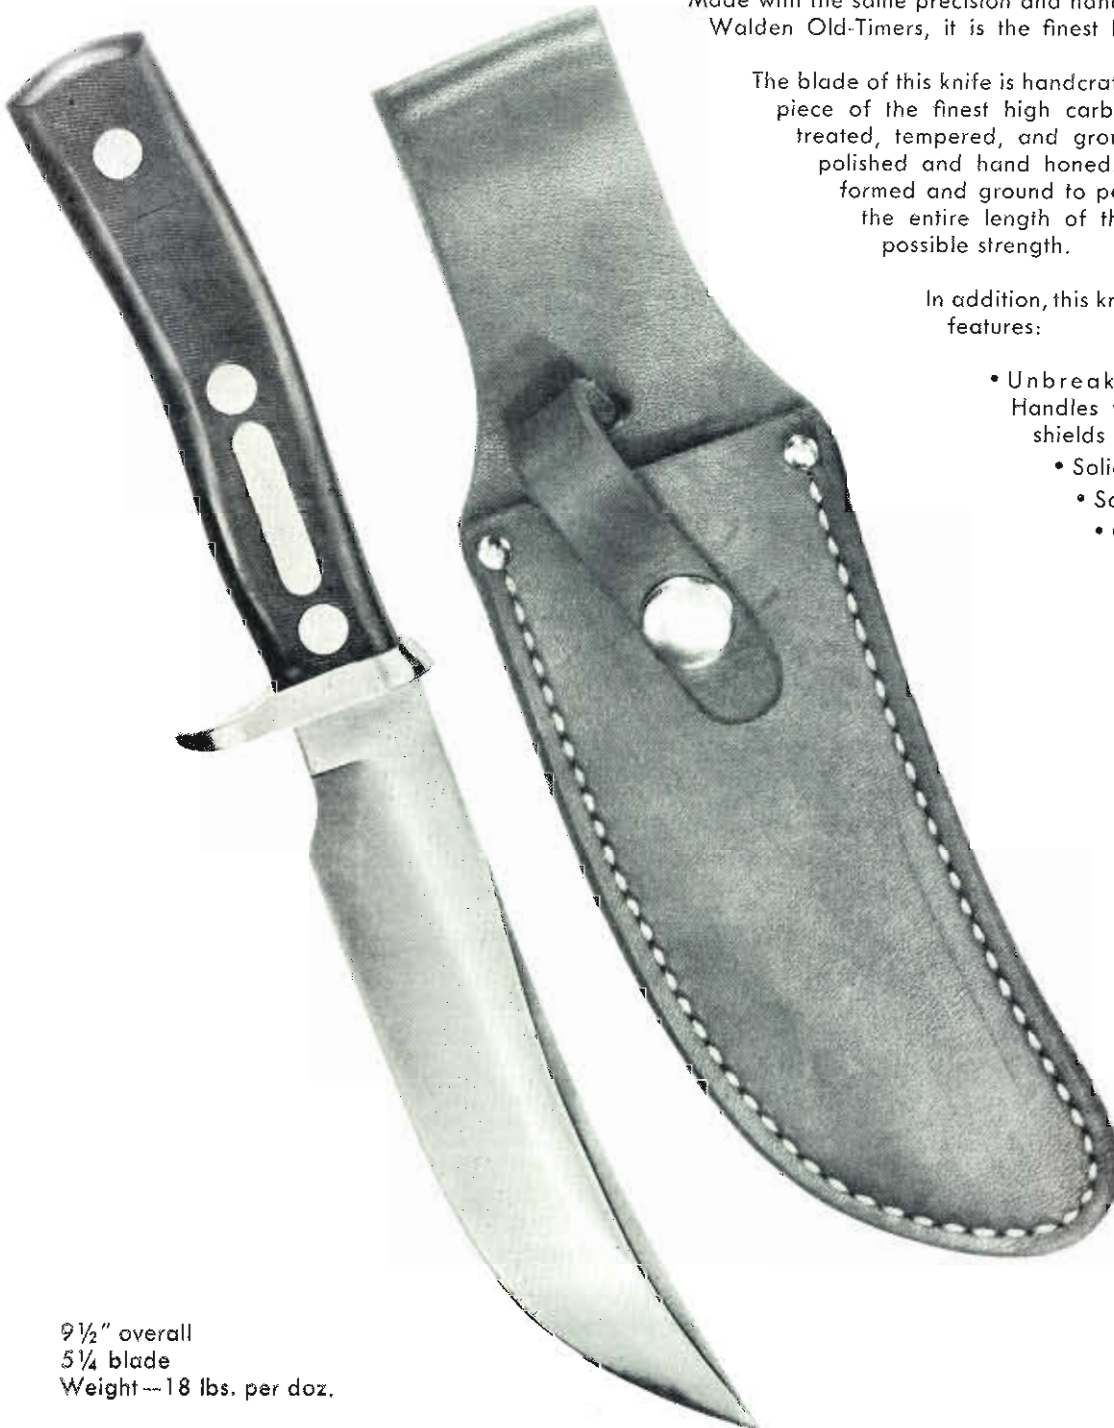

SCHRADE WALDEN Cutlery

THE WORLD'S
FINEST KNIVES

NEW

ORIGINAL

OLD-TIMER®

A KNIFE LIKE GRANDAD HAD

No. 165 OT

$20.00 ea.

Made with the same precision and hand work as the other Shrade-Walden Old-Timers, it is the finest hunting knife you can buy.

The blade of this knife is handcrafted from one solid $\frac{1}{4}$ " thick piece of the finest high carbon cutlery steel. It is heat treated, tempered, and ground into shape, then hand polished and hand honed. The solid blade perfectly formed and ground to perfection, continues through the entire length of the handle for the greatest possible strength.

In addition, this knife offers these other unique features:

- Unbreakable Meerschaum Bone Handles with distinctive OLD TIMER shields
- Solid nickel silver rivets
- Solid Brass guard
- Genuine oiled leather sheath
- Wood Grained gift box with sharpening stone.
- Each Individually Gift Boxed

9 $\frac{1}{2}$ " overall
5 $\frac{1}{4}$ " blade
Weight -- 18 lbs. per doz.