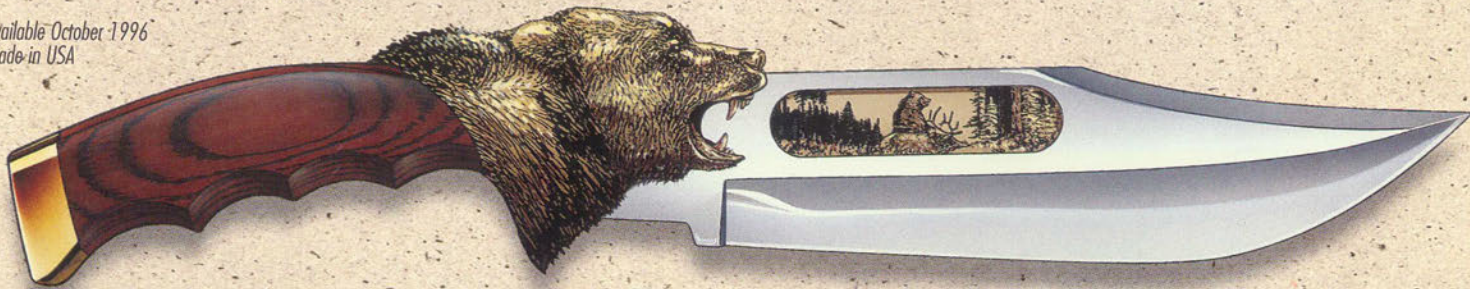

## Grizzly Bear Bowie Knife

Model 4063

Blade - 9" (22 cm)

Overall - 13 3/4" (35 cm)

Includes hardwood presentation case with plexiglass top.

Available October 1996

Made in USA